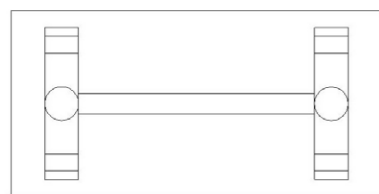

Rectangle

Ellipse