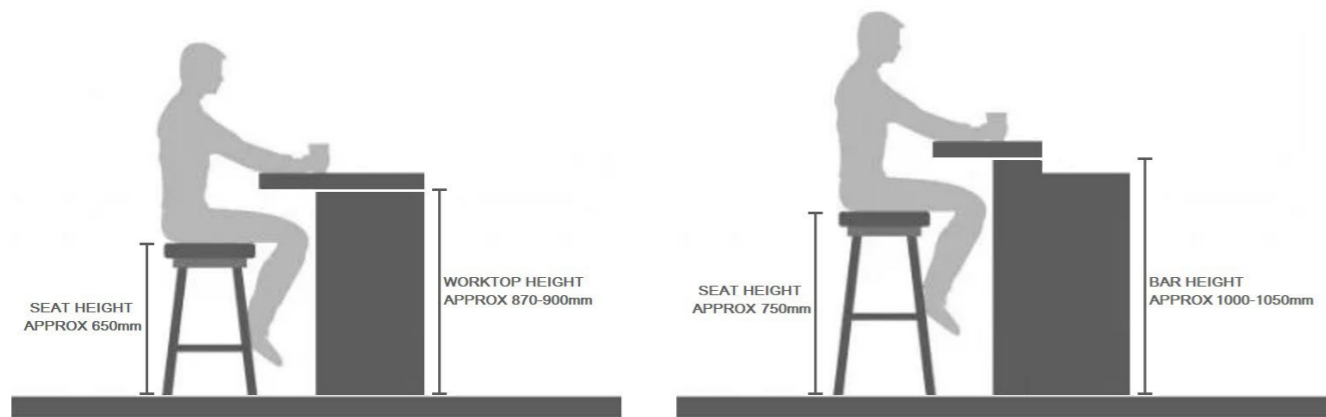

product guidance

Bar Stool Height & Sizing Advice:

Seat height for bar stools is measured from the ground to the top of the seat and there are 2 main standards.

650mm is suitable for seating at a kitchen worktop height.

750mm is more suitable to seating at a raised breakfast bar height.

Average Leadtimes:

Dependant on the product and the range it sits within, there are varying lead times.

AFFINITY PREMIUM - As each piece in this range is individually custom made, the average lead time for products in this section is approximately 8-12 weeks from order confirmation.

AFFINITY DESIGNER - As each piece in this range is individually custom made, the average lead time for products in this section is approximately 8-12 weeks from order confirmation.

Assembly:

AFFINITY PREMIUM - All seating in this this range will be supplied fully assembled. For transport purposes, the table may have the tops removed but can easily be re-attached.

AFFINITY DESIGNER - All seating in this this range will be supplied fully assembled. For transport purposes, the table may have the tops removed but can easily be re-attached.

product guidance

Clash Warning:

If you are choosing seating that includes arms or a sloping back, please take care when pushing these under counter tops, breakfast bars or tables as they may clash and over time cause damage and/or excessive wear. In particular this will be very prevalent with stone counter tops as these will tend to have a more textured underside.