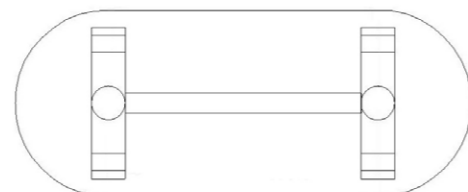

## Formats Available:

Rectangle

Square

Circle

Ellipse

Stadium

Please contact one of our team to discuss your exact specifications regarding format, size, materials and finishes. Based on a 1.2m Circle table finished with a solid oak top, an estimated starting price for this range would be £2,200.00+