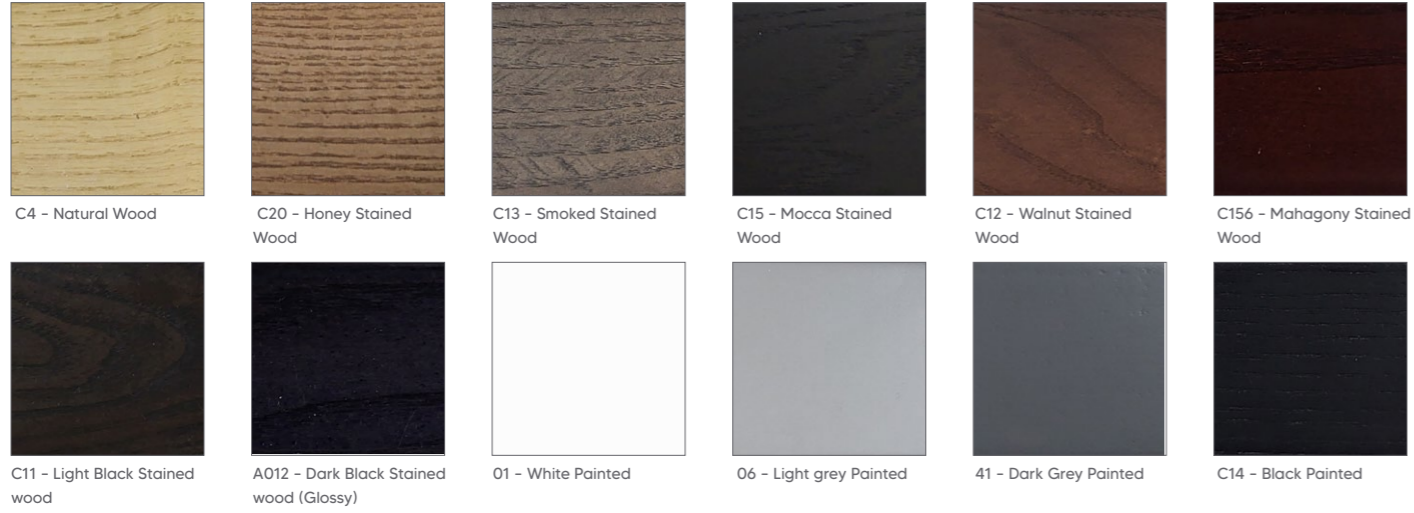

Frame Finishes for Seating and Tables